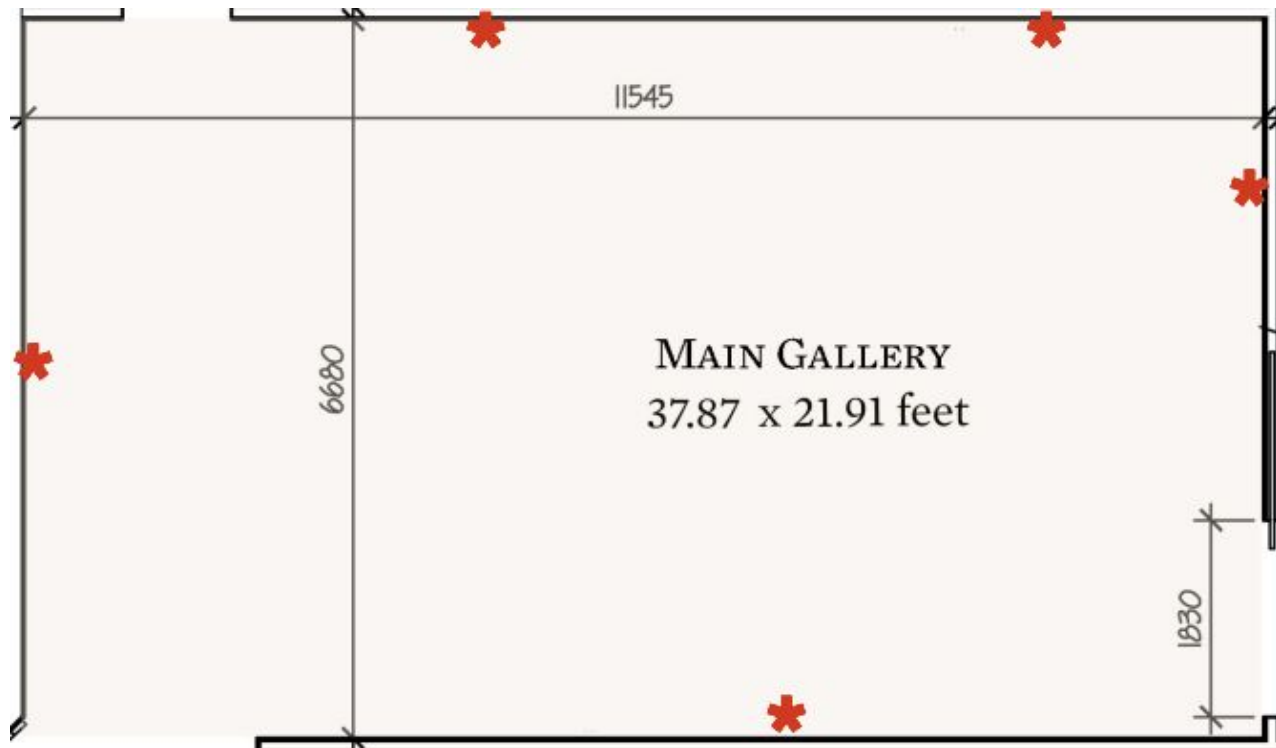

# MODERNFUEL

Main Gallery Specs

*NOTE: All measurements are in mm.*

**Floorplan**  
**37.87 x 21.91 feet**

**Floor to beams:**  
12.25 feet

**Beams to top of ceiling:**  
10+ feet

Main Gallery has 5  
electrical outlets

## Main Gallery (Ceiling & Empty)

# MODERNFUEL

State of Flux Gallery Specs

*NOTE: All measurements are in mm.*

**Floorplan**  
**12.77 feet x 23.08 feet**

State of Flux Gallery has  
2 electrical outlets

## State of Flux Gallery Doorways

Tett Hallway, Window Space,  
Main Gallery Entry

Office Entry, NMW Entry