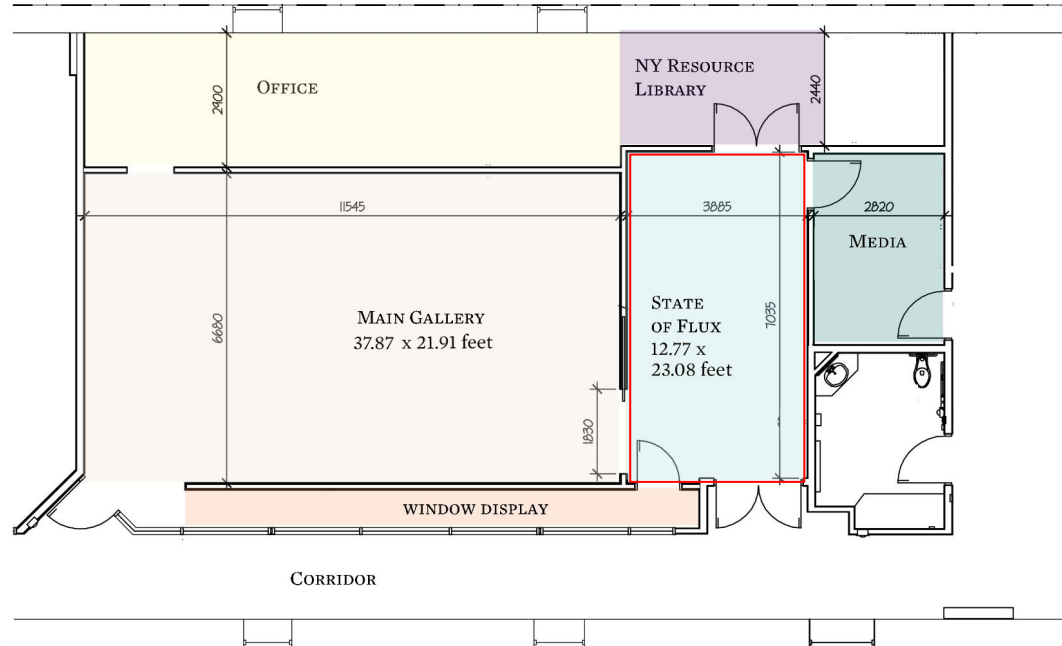

# MODERNFUEL

Main Gallery Specs

*NOTE: All measurements are in mm.*

**Floorplan**  
**37.87 x 21.91 feet**

**Floor to beams:**  
12.25 feet

**Beams to top of ceiling:**  
10+ feet

Main Gallery has 5  
electrical outlets

## Examples of Main Gallery Exhibitions

# MODERNFUEL

State of Flux Gallery Specs

*NOTE: All measurements are in mm.*

**Floorplan**  
**12.77 feet x 23.08 feet**

State of Flux Gallery has  
2 electrical outlets

## State of Flux Gallery Doorways

Tett Hallway, Window Space,  
Main Gallery Entry

Office Entry, NMW Entry