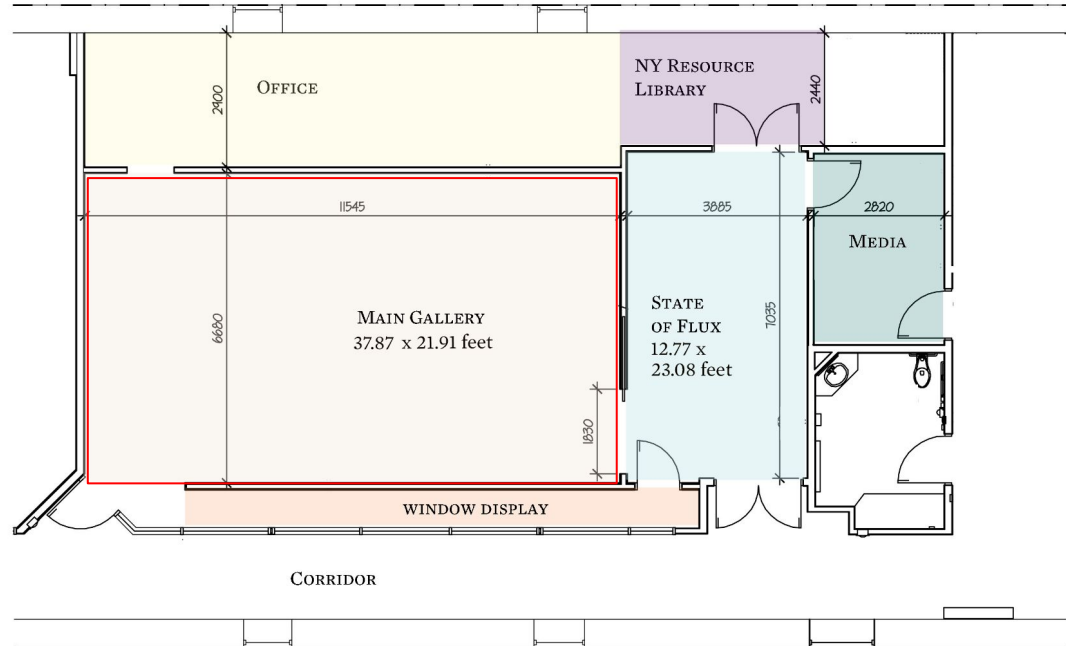

# MODERNFUEL

Main Gallery Specs

*NOTE: All measurements are in mm.*

**Floorplan**  
**37.87 x 21.91 feet**

**Floor to beams:**  
12.25 feet

**Beams to top of ceiling:**  
10+ feet

Main Gallery has 5  
electrical outlets

## Main Gallery (Ceiling & Empty)

# MODERNFUEL

State of Flux Gallery Specs

*NOTE: All measurements are in mm.*

**Floorplan**  
**12.77 feet x 23.08 feet**

State of Flux Gallery has  
2 electrical outlets